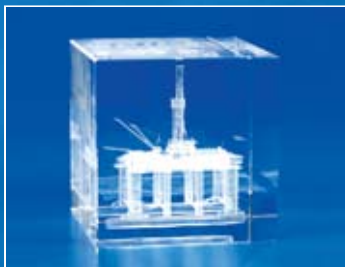

Cube

20 x 20 x 20mm
40 x 40 x 40mm
50 x 50 x 50mm
60 x 60 x 60mm
80 x 80 x 80mm
100 x 100 x 100mm