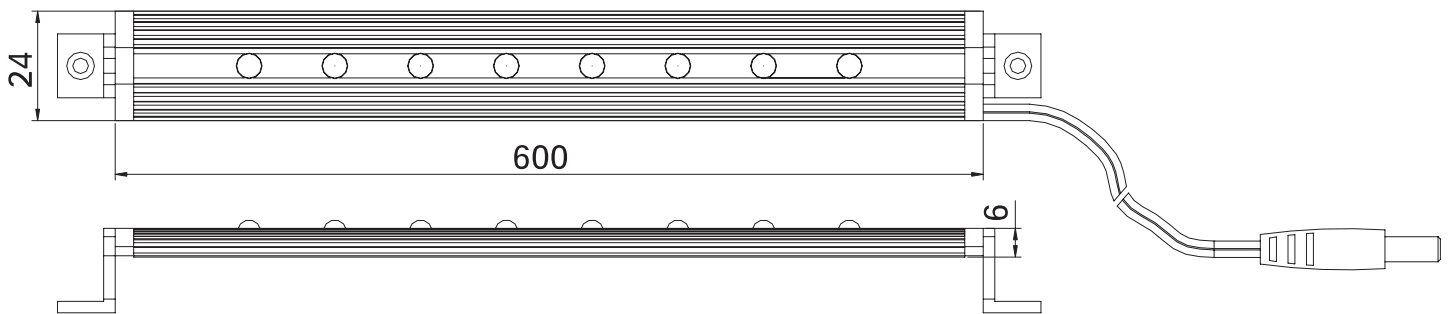

Beam Angle

Indoor Use only
IP54

Dimensions

450mm 3x1w LED Strip light

450mm 5x1w LED Strip light

600mm 8x1w LED Strip light

Driver:

450mm 3x1w LED Strip light: Power up to 6
450mm 5x1w LED Strip light: Power up to 3
600mm 8x1w LED Strip light: Power up to 2