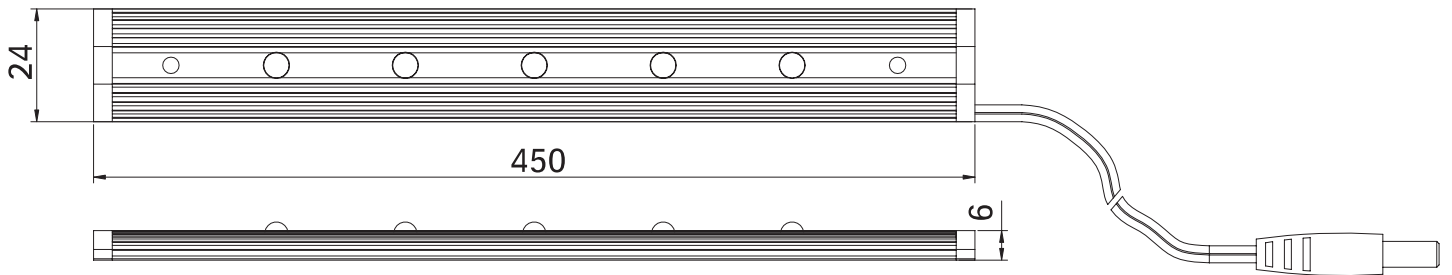

Beam Angle

Indoor Use only
IP54

Dimensions

450mm 3x1w LED Strip light

450mm 5x1w LED Strip light

600mm 8x1w LED Strip light

Driver:

450mm 3x1w LED Strip light: Power up to 6
450mm 5x1w LED Strip light: Power up to 3
600mm 8x1w LED Strip light: Power up to 2