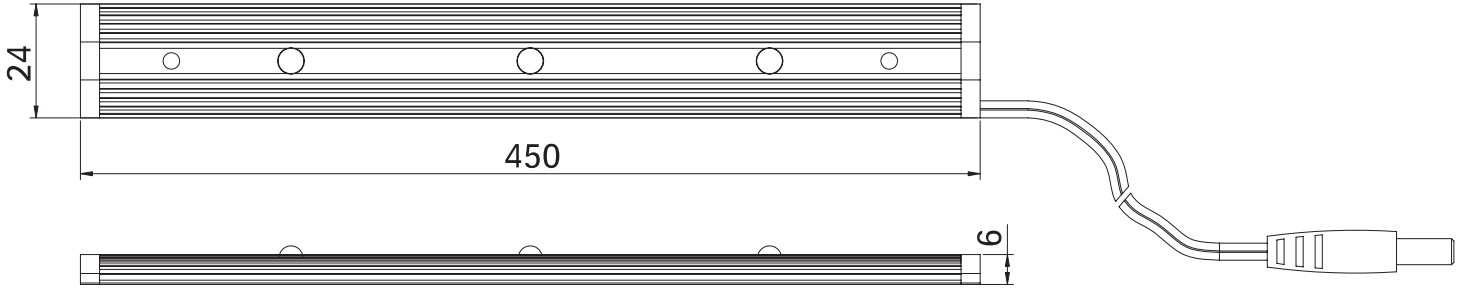

Beam Angle

Indoor Use only
IP54

Dimensions

450mm 3x1w LED Strip light

450mm 5x1w LED Strip light

600mm 8x1w LED Strip light

Driver:

450mm 3x1w LED Strip light: Power up to 6
450mm 5x1w LED Strip light: Power up to 3
600mm 8x1w LED Strip light: Power up to 2